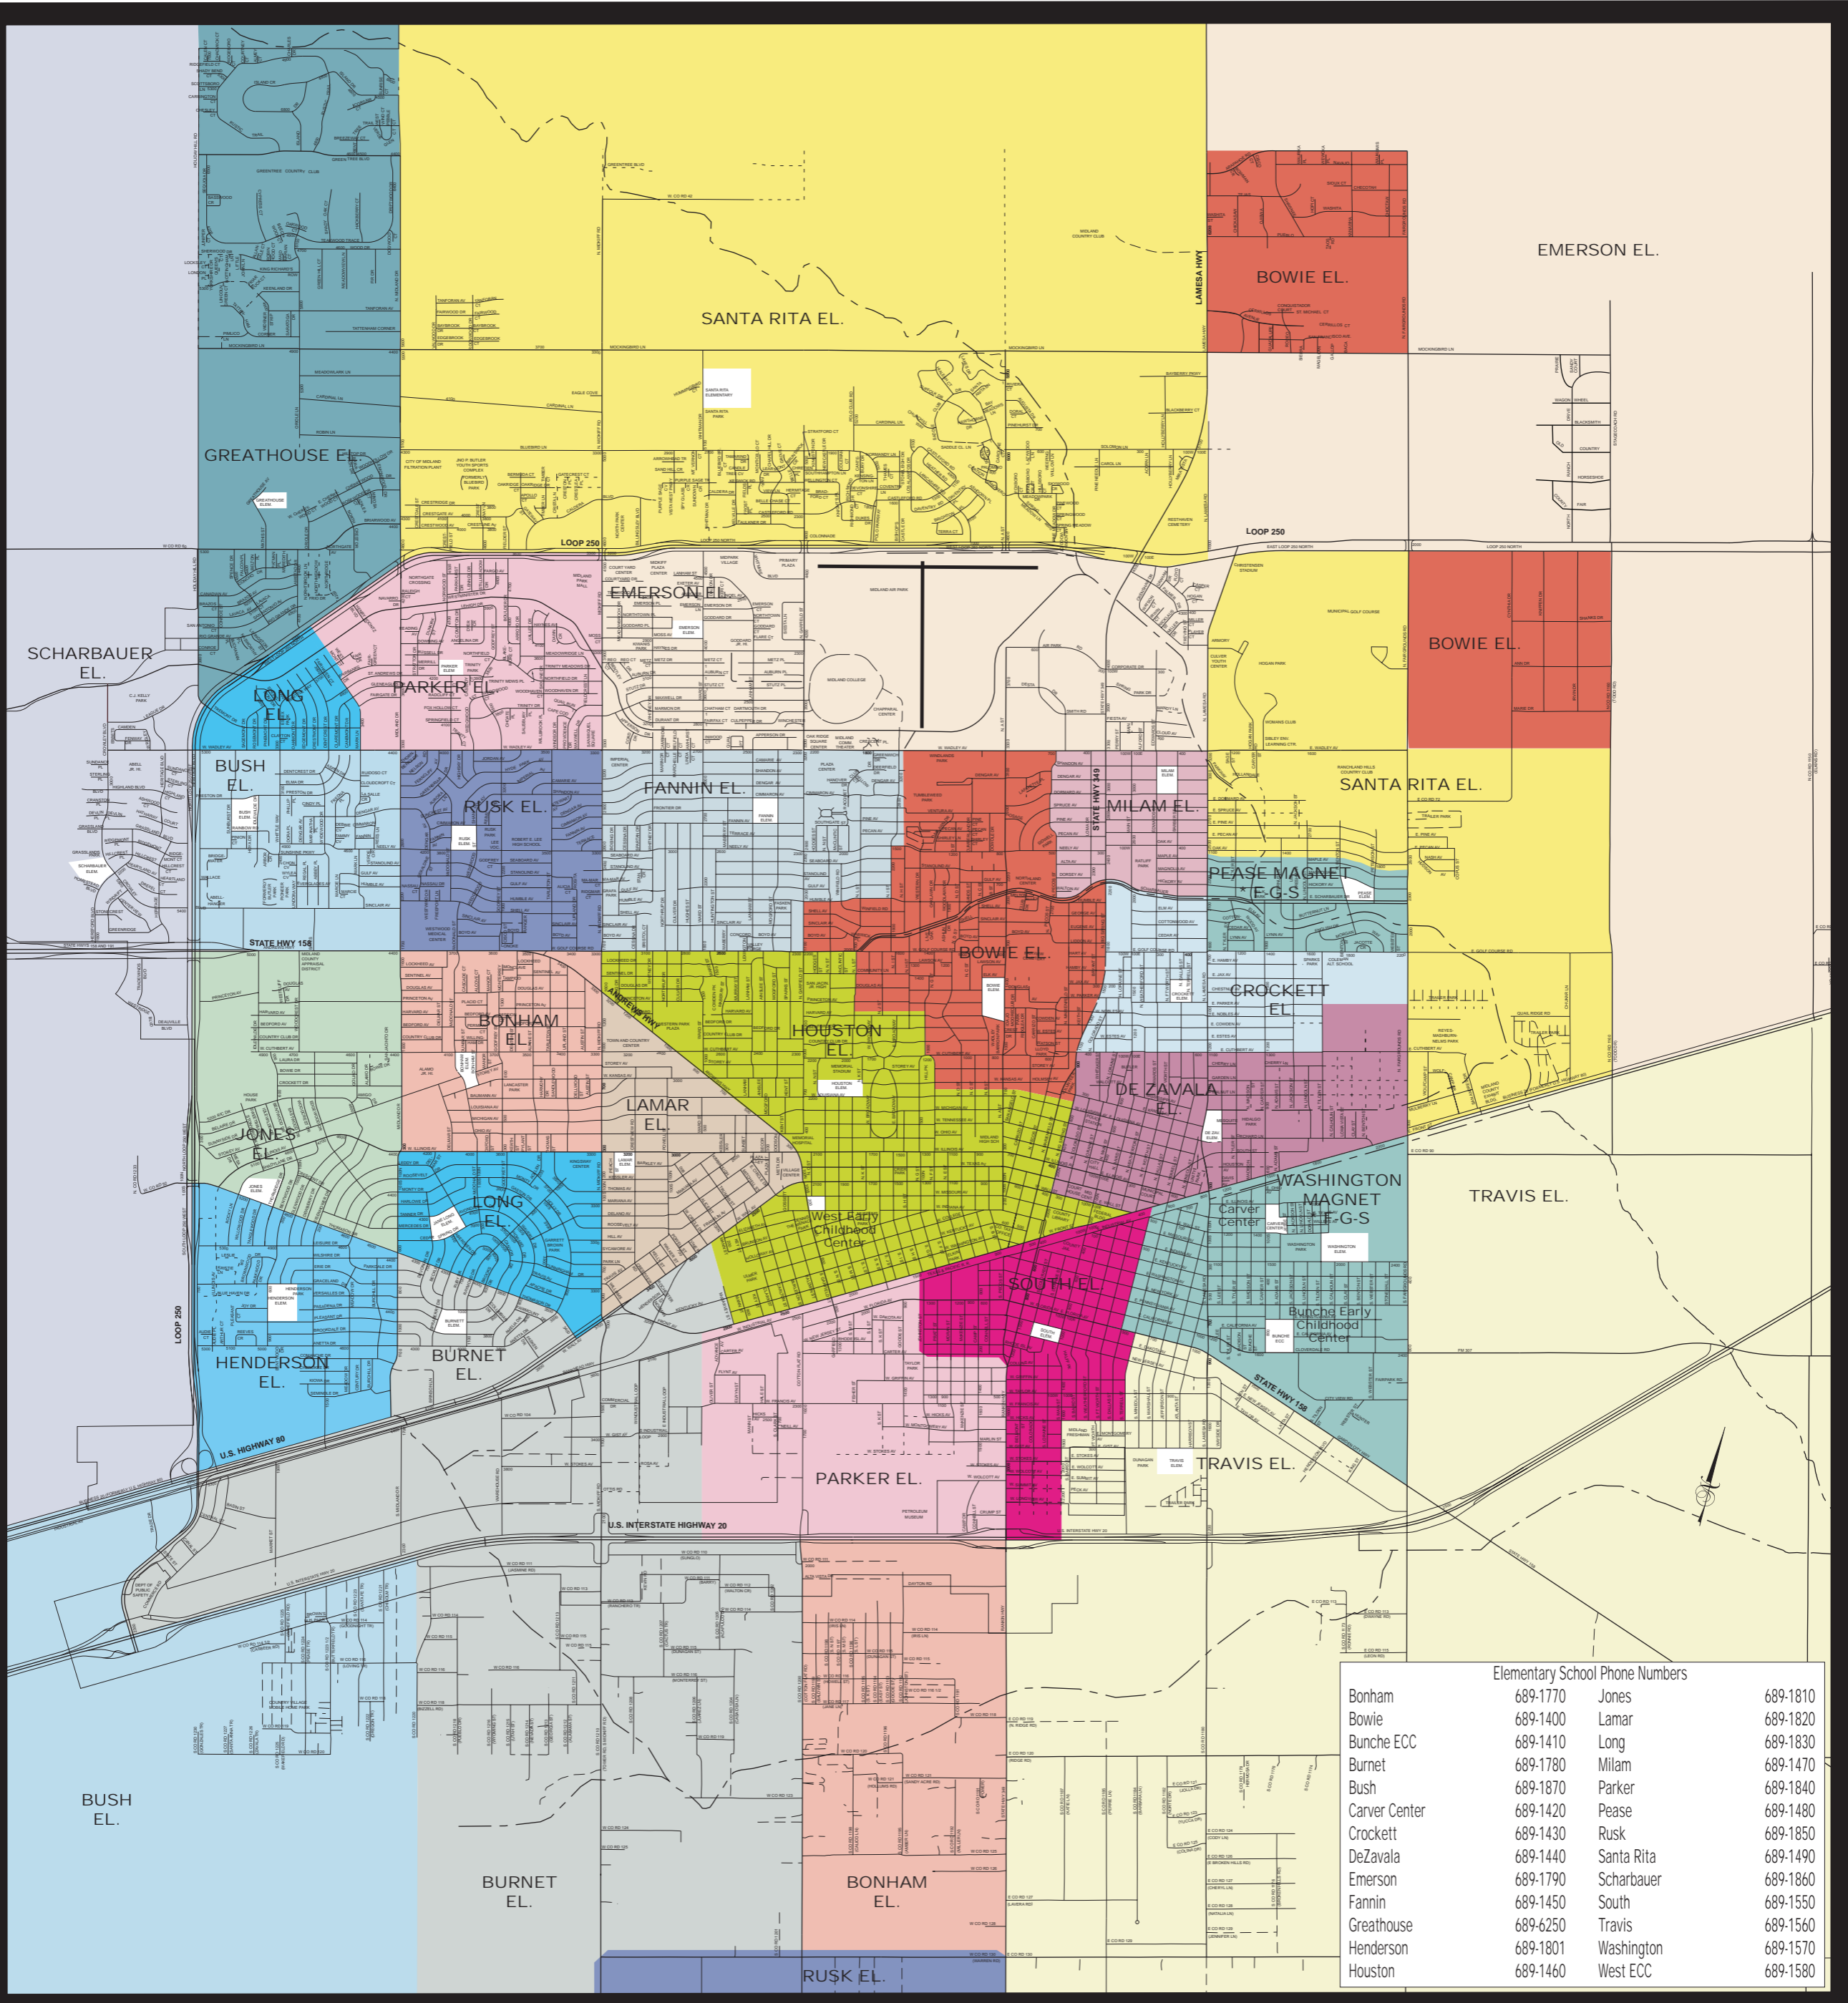

Educating the Future!

Midland Independent School District
 615 W. Missouri Ave. Midland, Texas 79701
 (432) 689-1000

Attendance Zones Grades K through 6

www.midlandisd.net

Educating the Future!

Midland Independent School District
 615 W. Missouri Ave. Midland, Texas 79701
 (432) 689-1000

Students living in areas not clearly shown in the above map should call 689-1000 to find out their child's campus, then call the campus for more information.

* Students residing in these neighborhoods will be assigned to other MISD campuses.

All MISD elementary students may apply for attendance at Pease and/or Washington Elementary Magnet Schools.